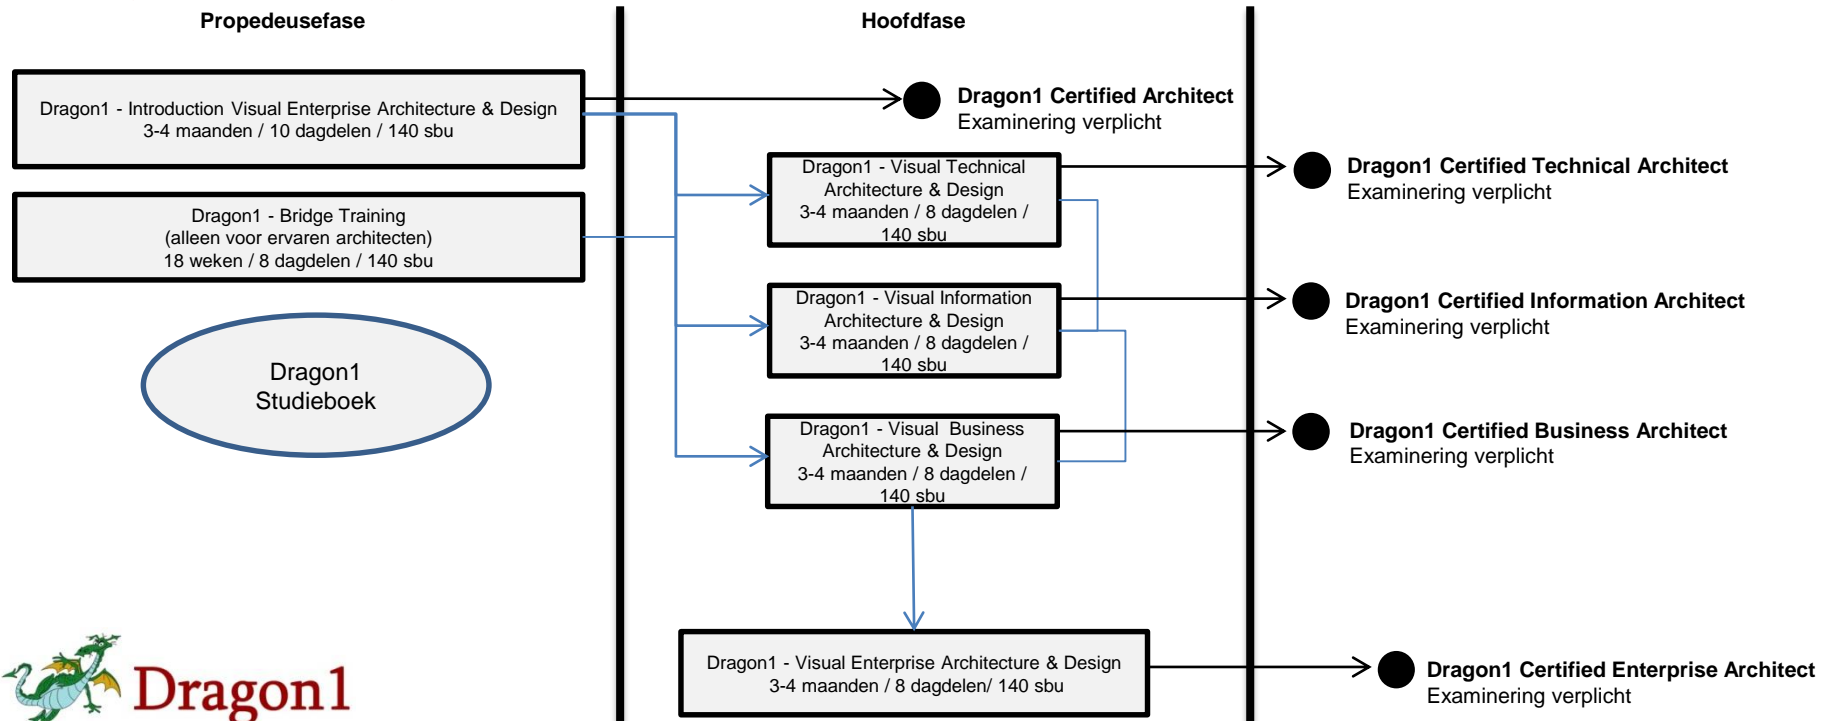

Dragon1 Certificeringsprogramma – 2 Routes

Route 1 - Dragon1 Certified Architecture Professional Program:

Route 2 - Dragon1 Certified Architects Program:

Dragon1 Certificeringsprogramma

Detailering Route 2 - Dragon1 Certified Architects Program:

De duur van het hele Dragon1 Certified Architects Program is 12 tot 16 maanden