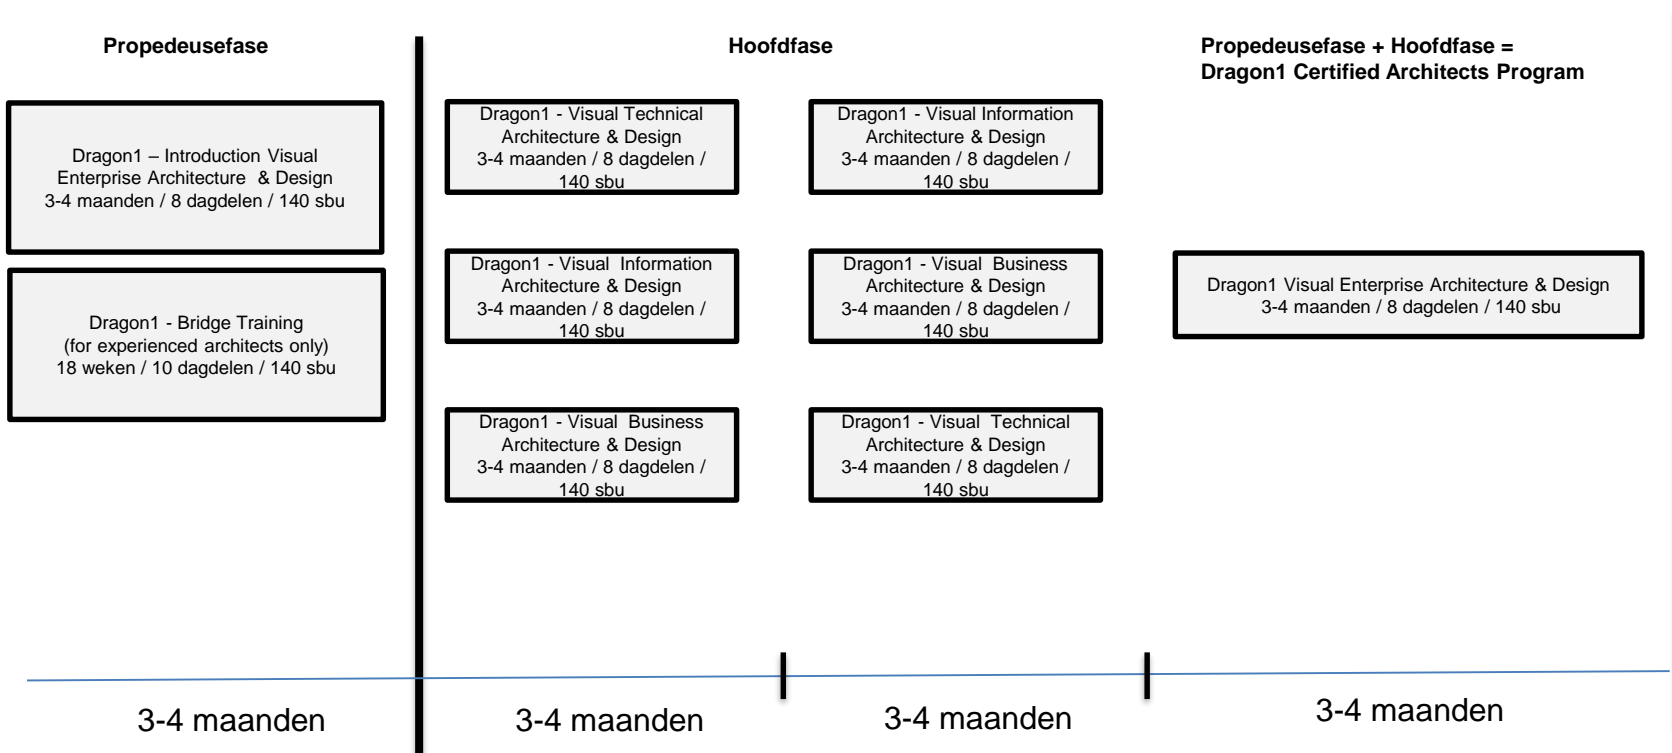

Dragon1 Certificeringsprogramma – 2 Routes

Route 1 - Dragon1 Certified Architecture Professional Program:

Route 2 - Dragon1 Certified Architects Program:

Dragon1 Certificeringsprogramma

Detailering Route 2 - Dragon1 Certified Architects Program:

De duur van het hele Dragon1 Certified Architects Program is 12 tot 16 maanden